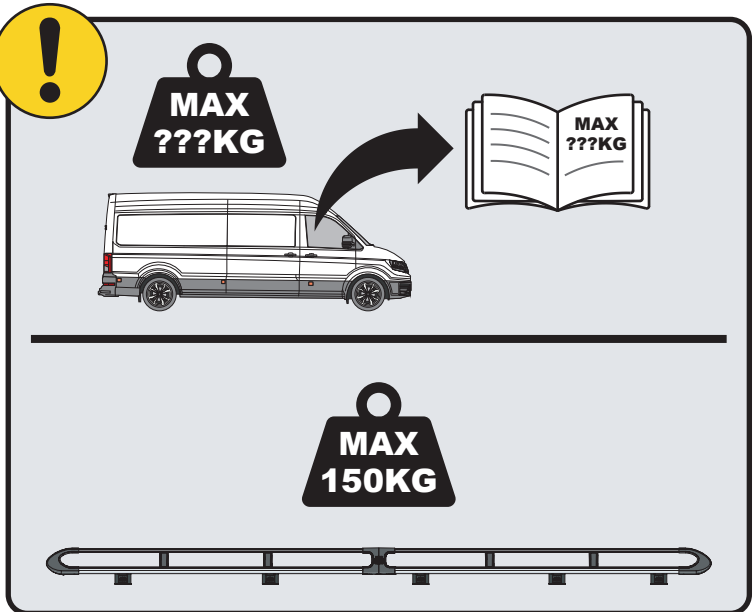

IN8360

ULTI Rack+

Customercare@van-guard.co.uk
UK +44 (0) 1392 368 351