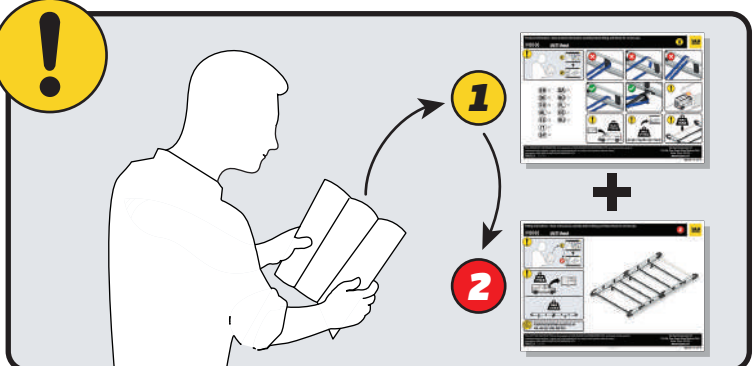

IN8360

ULTI Rack+

Customercare@van-guard.co.uk
UK +44 (0) 1392 368 351