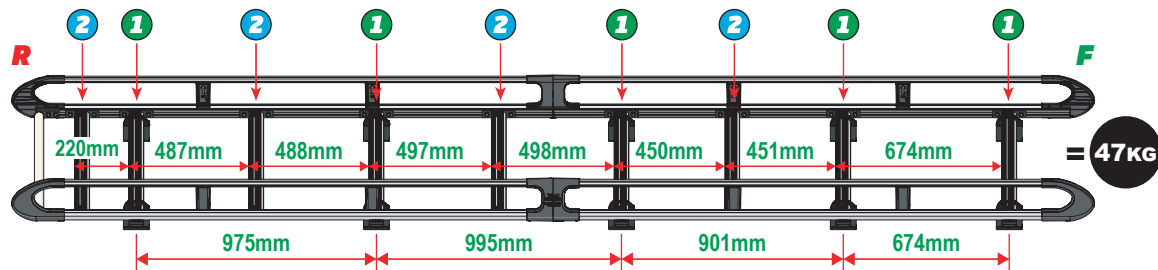

VGUR-281

MAN TGE: 2017 on
 Volkswagen Crafter: 2017 on
 L4H3
 Twin Rear Doors

SUPPLIED COMPONENTS - CHECK ALL PARTS ARE PRESENT AND CORRECT BEFORE PROCEEDING (1 OF 2)

TOOLS REQUIRED

10MM X1

13MM X1

AS3553 X2
(4200 / A)