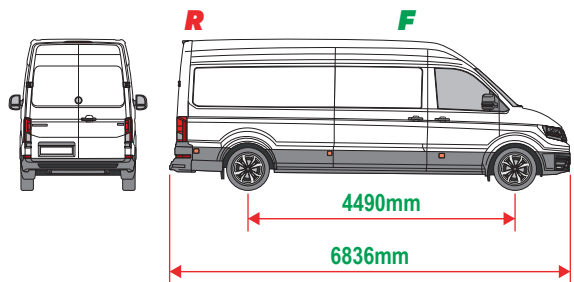

THIS INSTRUCTION COVERS THE FOLLOWING MODELS - CHECK YOU ARE FITTING THE CORRECT MODEL BEFORE PROCEEDING

VGUR-281

MAN TGE: 2017 on
Volkswagen Crafter: 2017 on
L4H3
Twin Rear Doors